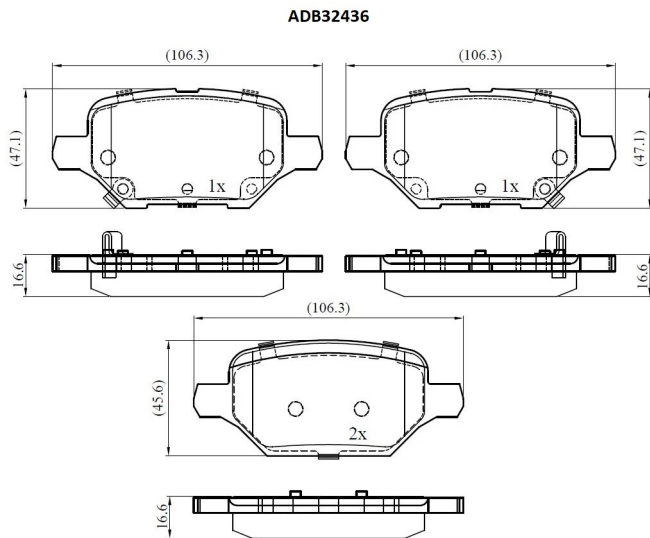

Make: VAUXHALL

Model: MOKKA / MOKKA X

Part Number: ADB32436

Vehicle Manufacturing/Engine:

Specifications

Fitting Position	:	Rear
Model Date	:	2012-

Or. Caliper	:	
WVA	:	22,93,02,29,31,22,932
FMSI	:	
Length	:	106.4
Width	:	45.7,47.3
Thickness	:	17