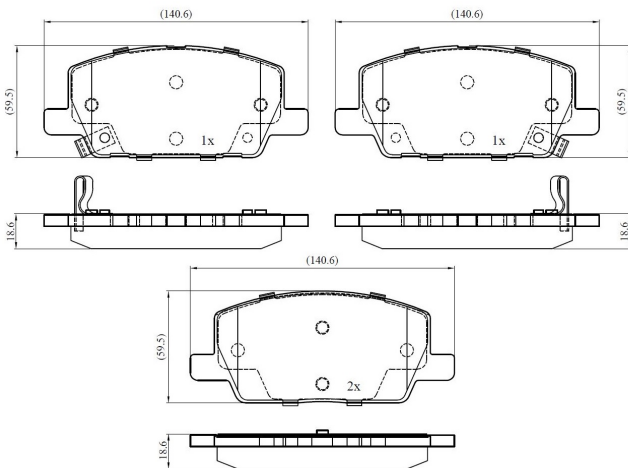

Make: VAUXHALL

Model: MOKKA / MOKKA X

Part Number: ADB32437

Vehicle Manufacturing/Engine:

ADB32437

Specifications

Fitting Position	:	Front
Model Date	:	2016-
Or. Caliper	:	

WVA	:	22,31,12,23,12,22,313
FMSI	:	
Length	:	140.7
Width	:	59.7
Thickness	:	19