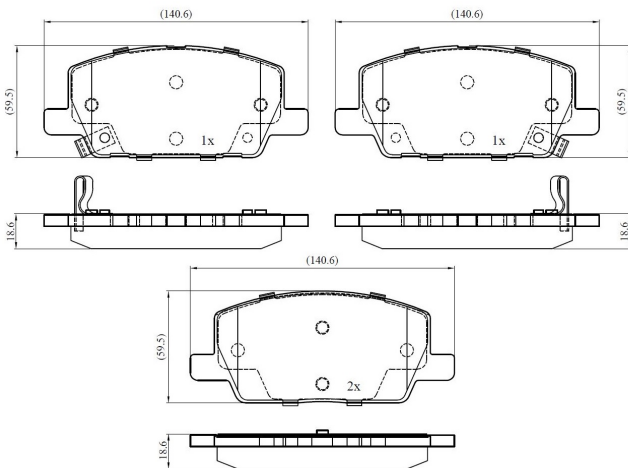

Make: VAUXHALL

Model: MOKKA / MOKKA X

Part Number: ADB32437

Vehicle Manufacturing/Engine:

ADB32437

Specifications

Fitting Position	:	Front
Model Date	:	2012-
Or. Caliper	:	

WVA	:	22,31,12,23,12,22,313
FMSI	:	
Length	:	140.7
Width	:	59.7
Thickness	:	19