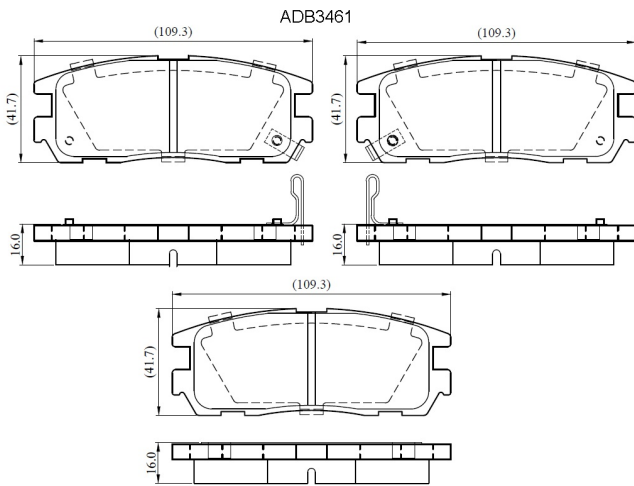

Make: VAUXHALL

Model: Monterey

Part Number: ADB3461

Vehicle Manufacturing/Engine:

Specifications

Fitting Position	:	Rear
Model Date	:	01/92-01/99
Or. Caliper	:	Sumitomo

WVA	:	21875
FMSI	:	
Length	:	109.3
Width	:	41.7
Thickness	:	16