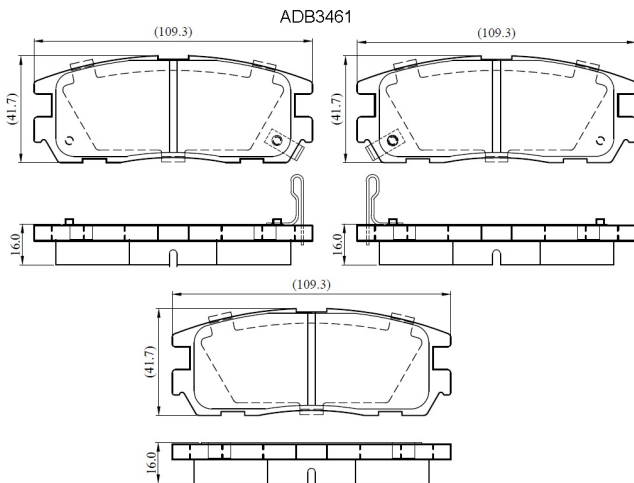

Make: VAUXHALL

Model: Monterey

Part Number: ADB3461

Vehicle Manufacturing/Engine:

Specifications

Fitting Position	:	Rear
Model Date	:	01/92-01/99
Or. Caliper	:	Sumitomo

WVA	:	21875
FMSI	:	
Length	:	109.3
Width	:	41.7
Thickness	:	16