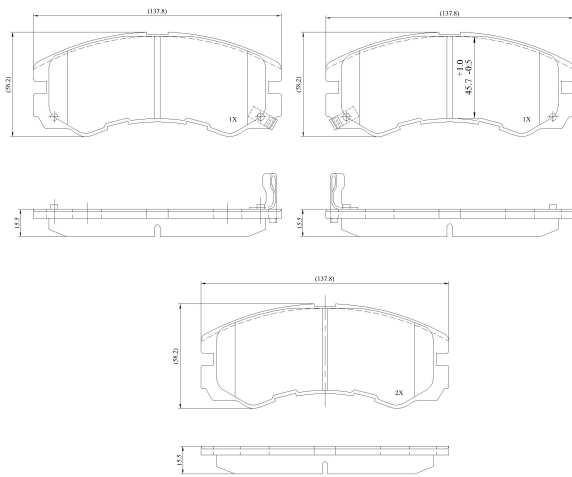

Make: VAUXHALL

Model: Monterey

Part Number: ADB3866

Vehicle Manufacturing/Engine:

ADB3866

Specifications

Fitting Position	:	Front
Model Date	:	01/92-01/99
Or. Caliper	:	Sumitomo
WVA	:	21847
FMSI	:	
Length	:	137.8
Width	:	58.2
Thickness	:	15.5