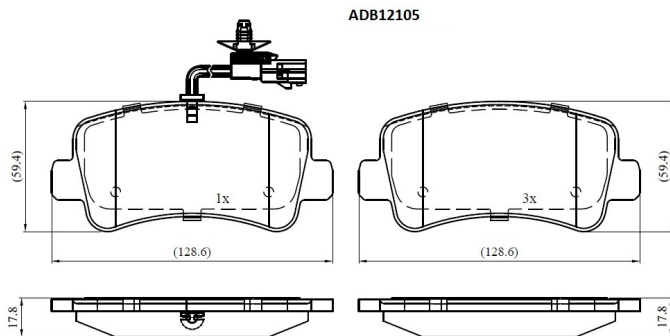

Make: VAUXHALL

Model: Movano Mk II Chassis / Cab

Part Number: ADB12105

Vehicle Manufacturing/Engine:

Specifications

Fitting Position	:	Rear
Model Date	:	05/10-
Or. Caliper	:	Brembo
WVA	:	25112, 25113
FMSI	:	

Length	:	128.5
Width	:	59.4
Thickness	:	17.8