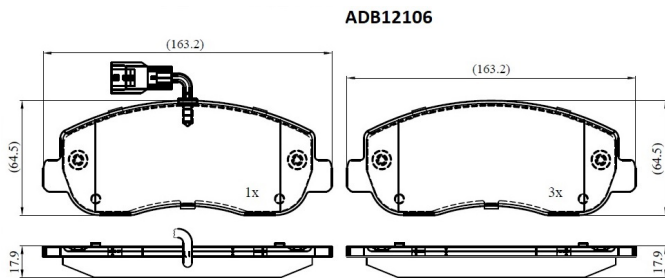

Make: VAUXHALL

Model: Movano Mk II Chassis / Cab

Part Number: ADB12106

Vehicle Manufacturing/Engine:

Specifications

Fitting Position	:	Front
Model Date	:	05/10-
Or. Caliper	:	Brembo
WVA	:	25147, 25165
FMSI	:	
Length	:	163.4
Width	:	64.7

Thickness : 17.9