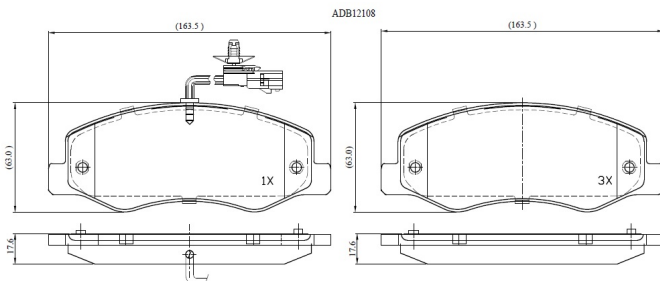

Make: VAUXHALL

Model: Movano Mk II Chassis / Cab

Part Number: ADB12108

Vehicle Manufacturing/Engine:

Specifications

Fitting Position	:	Rear
Model Date	:	07/10-
Or. Caliper	:	Brembo
WVA	:	25172, 25173
FMSI	:	
Length	:	163.3
Width	:	62.4

Thickness

:

17.6