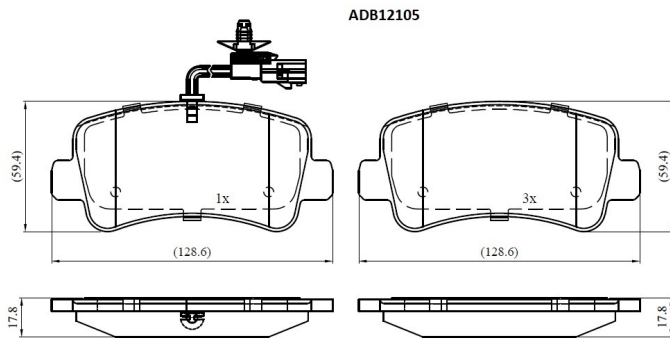

Make: VAUXHALL

Model: Movano Mk II Combi

Part Number: ADB12105

Vehicle Manufacturing/Engine:

Specifications

Fitting Position	:	Rear
Model Date	:	05/10-
Or. Caliper	:	Brembo
WVA	:	25112, 25113
FMSI	:	

Length	:	128.5
Width	:	59.4
Thickness	:	17.8