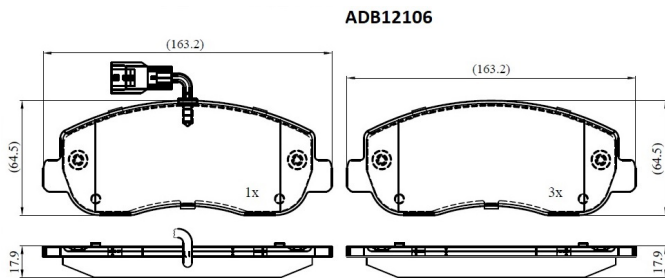

Make: VAUXHALL

Model: Movano Mk II Combi

Part Number: ADB12106

Vehicle Manufacturing/Engine:

Specifications

Fitting Position	:	Front
Model Date	:	05/10-
Or. Caliper	:	Brembo
WVA	:	25147, 25165
FMSI	:	
Length	:	163.4
Width	:	64.7

Thickness : 17.9