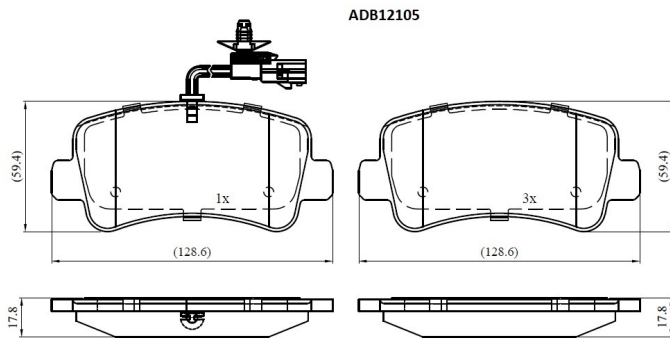

Make: VAUXHALL

Model: Movano Mk II Doublecab

Part Number: ADB12105

Vehicle Manufacturing/Engine:

Specifications

Fitting Position	:	Rear
Model Date	:	05/10-
Or. Caliper	:	Brembo
WVA	:	25112, 25113
FMSI	:	

Length	:	128.5
Width	:	59.4
Thickness	:	17.8