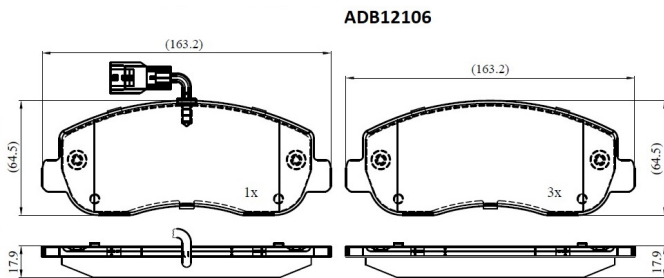

Make: VAUXHALL

Model: Movano Mk II Doublecab

Part Number: ADB12106

Vehicle Manufacturing/Engine:

Specifications

Fitting Position	:	Front
Model Date	:	05/10-
Or. Caliper	:	Brembo
WVA	:	25147, 25165
FMSI	:	
Length	:	163.4
Width	:	64.7

Thickness : 17.9