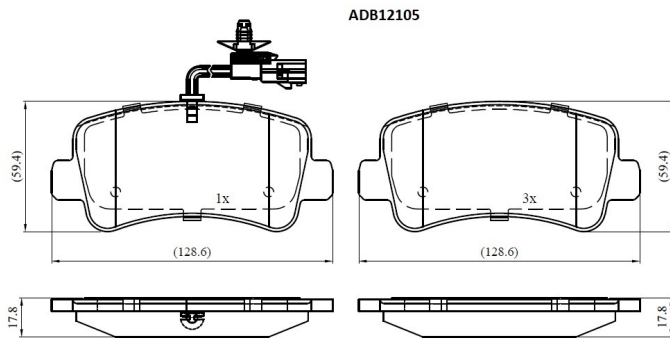

Make: VAUXHALL

Model: Movano Mk II Van

Part Number: ADB12105

Vehicle Manufacturing/Engine:

Specifications

Fitting Position	:	Rear
Model Date	:	05/10-
Or. Caliper	:	Brembo
WVA	:	25112, 25113
FMSI	:	

Length	:	128.5
Width	:	59.4
Thickness	:	17.8