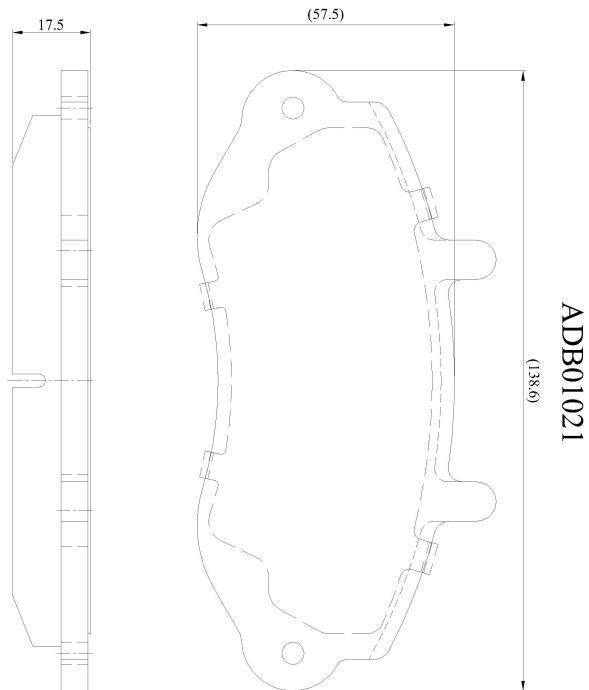

Make: VAUXHALL

Model: Movano

Part Number: ADB01021

Vehicle Manufacturing/Engine:

Specifications

Fitting Position	:	Front
Model Date	:	03/98-10-00
Or. Caliper	:	Bendix
WVA	:	23302
FMSI	:	
Length	:	138.6
Width	:	66.4
Thickness	:	17.5