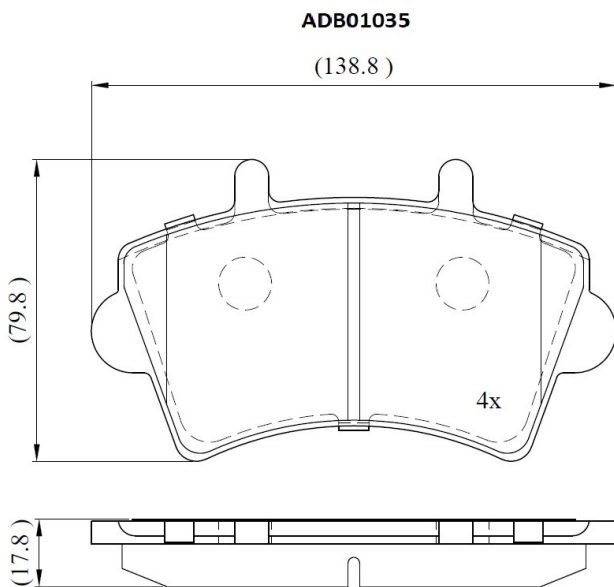

Make: VAUXHALL

Model: Movano

Part Number: ADB01035

Vehicle Manufacturing/Engine:

Specifications

Fitting Position

:

Front

Model Date	:	10/00->
Or. Caliper	:	Bosch
WVA	:	23616
FMSI	:	
Length	:	138.8
Width	:	79.8
Thickness	:	17.8