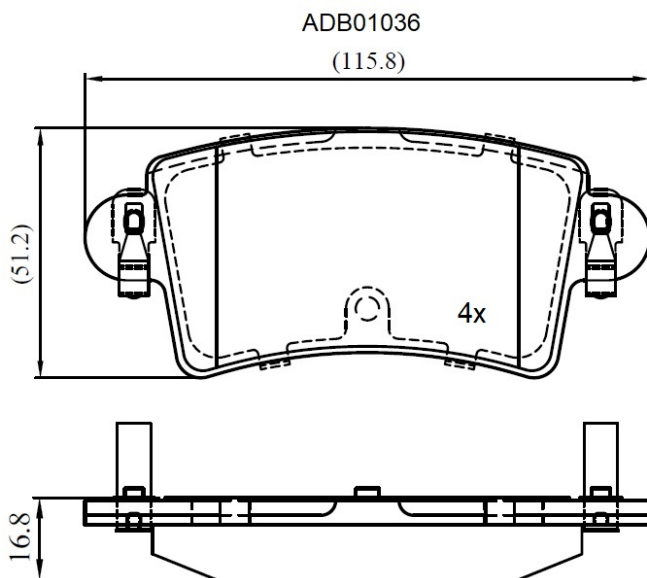

Make: VAUXHALL

Model: Movano

Part Number: ADB01036

Vehicle Manufacturing/Engine:

Specifications

Fitting Position	:	Rear
Model Date	:	10/00->

Or. Caliper	:	Bosch
WVA	:	23669
FMSI	:	
Length	:	115.8
Width	:	51.2
Thickness	:	16.8