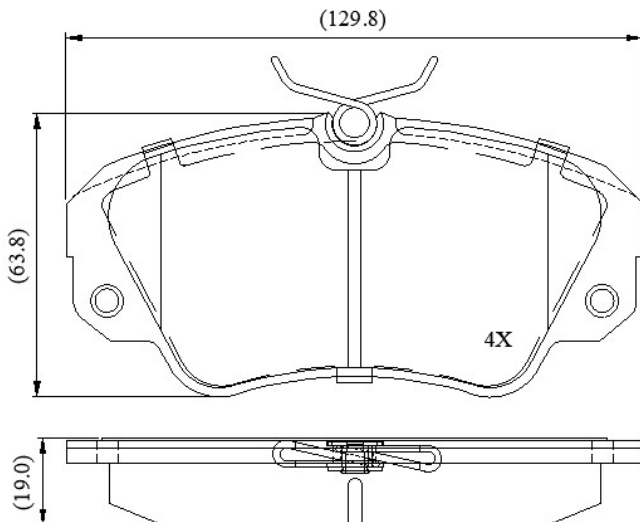

Make: VAUXHALL

Model: Omega / Elite (94 ->)

Part Number: ADB0493

Vehicle Manufacturing/Engine:

ADB0493

Specifications

Fitting Position

:

Front

Model Date	:	06/97->
Or. Caliper	:	Lucas
WVA	:	21368
FMSI	:	
Length	:	129.5
Width	:	64
Thickness	:	19