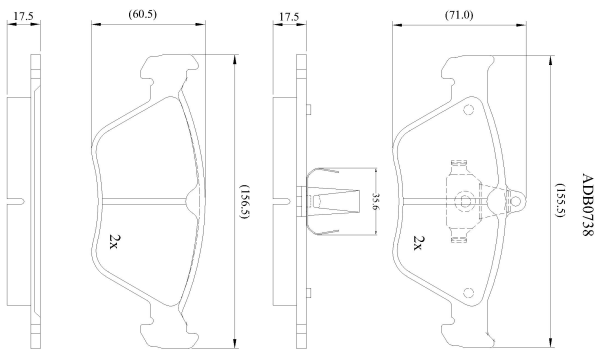

**Make: VAUXHALL**

**Model: Omega / Elite (94 ->)**

**Part Number: ADB0738**

**Vehicle Manufacturing/Engine:**

## Specifications

<b>Fitting Position</b>	:	Front
<b>Model Date</b>	:	04/94-06/97
<b>Or. Caliper</b>	:	Ate
<b>WVA</b>	:	21411
<b>FMSI</b>	:	
<b>Length</b>	:	155.5/156.5
<b>Width</b>	:	60.5/71.0
<b>Thickness</b>	:	17.5