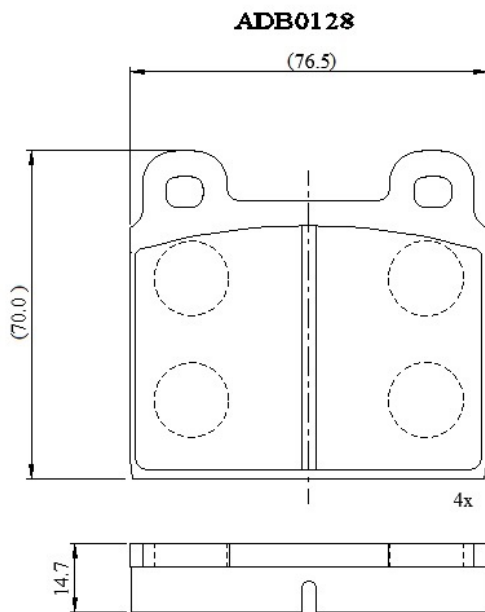

Make: VAUXHALL

Model: Royale

Part Number: ADB0128

Vehicle Manufacturing/Engine:

Specifications

Fitting Position	:	Front
Model Date	:	01/78-08/84
Or. Caliper	:	Ate
WVA	:	20011
FMSI	:	
Length	:	76.5
Width	:	70
Thickness	:	14.7