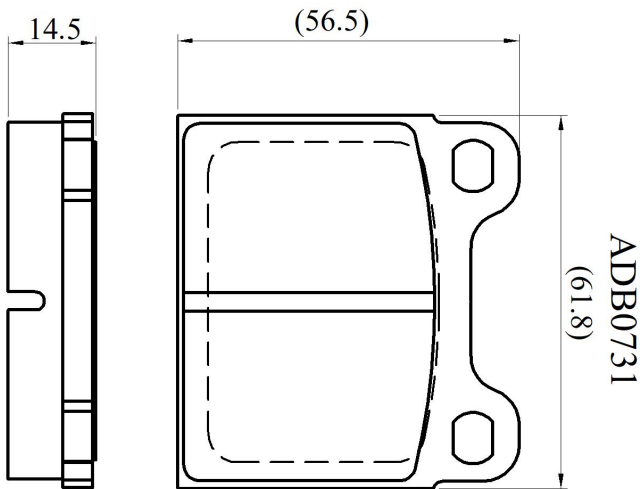

Make: VAUXHALL

Model: Royale

Part Number: ADB0731

Vehicle Manufacturing/Engine:

Specifications

Fitting Position	:	Rear
Model Date	:	01/78-08/84

Or. Caliper	:	Ate
WVA	:	20034
FMSI	:	
Length	:	61.8
Width	:	56.5
Thickness	:	14.5