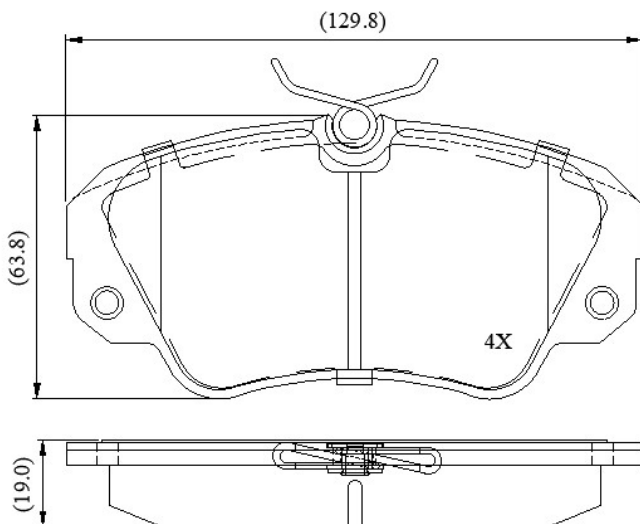

Make: VAUXHALL

Model: Senator

Part Number: ADB0493

Vehicle Manufacturing/Engine:

ADB0493

Specifications

Fitting Position

:

Front

Model Date	:	01/90-04/94
Or. Caliper	:	Lucas
WVA	:	21368
FMSI	:	
Length	:	129.5
Width	:	64
Thickness	:	19