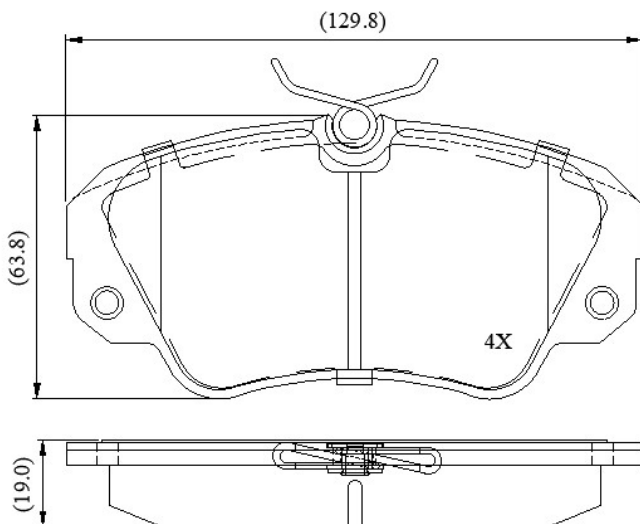

Make: VAUXHALL

Model: Senator

Part Number: ADB0493

Vehicle Manufacturing/Engine:

ADB0493

Specifications

Fitting Position

:

Front

Model Date	:	01/89-04/94
Or. Caliper	:	Lucas
WVA	:	21368
FMSI	:	
Length	:	129.5
Width	:	64
Thickness	:	19