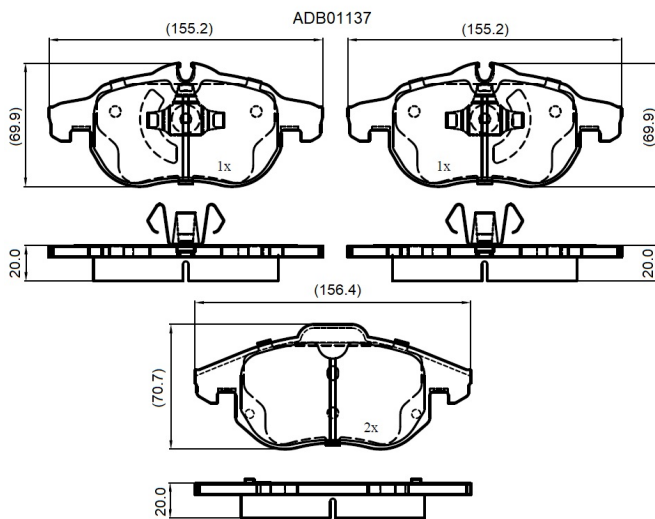

Make: VAUXHALL

Model: Signum

Part Number: ADB01137

Vehicle Manufacturing/Engine:

Specifications

Fitting Position	:	Front
Model Date	:	05/03->
Or. Caliper	:	Ate

WVA	:	23402
FMSI	:	
Length	:	156.4/155.2
Width	:	70.7/69.9
Thickness	:	20