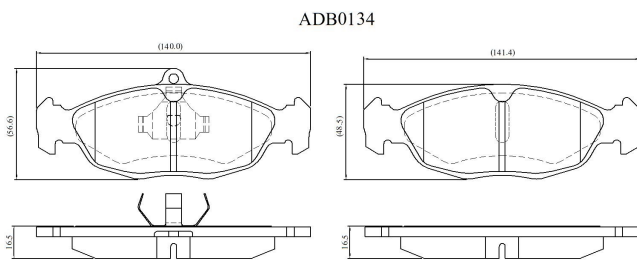

Make: VAUXHALL

Model: Tigra

Part Number: ADB0134

Vehicle Manufacturing/Engine:

Specifications

Fitting Position	:	Front
Model Date	:	10/94-04/01
Or. Caliper	:	Ate

WVA	:	20547
FMSI	:	
Length	:	141.4/140.0
Width	:	48.5/56.6
Thickness	:	16.5