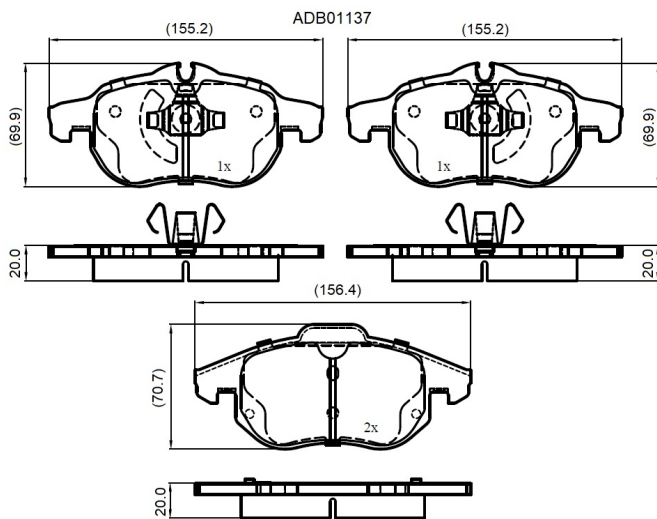

Make: VAUXHALL

Model: Vectra C (11/01->)

Part Number: ADB01137

Vehicle Manufacturing/Engine:

Specifications

Fitting Position	:	Front
Model Date	:	11/01->
Or. Caliper	:	Ate

WVA	:	23402
FMSI	:	
Length	:	156.4/155.2
Width	:	70.7/69.9
Thickness	:	20