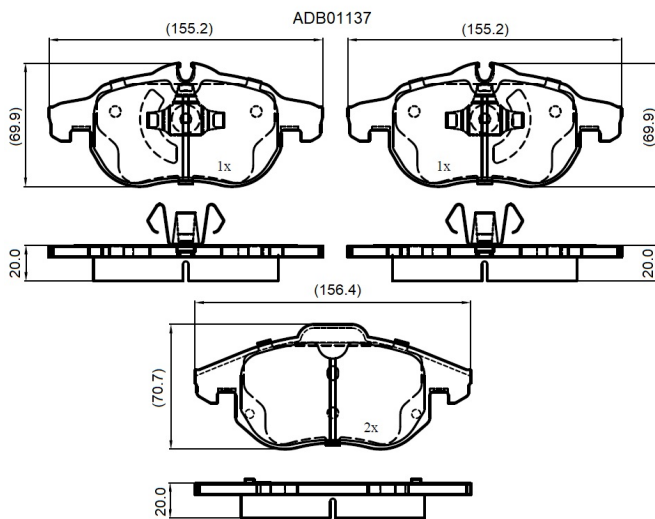

Make: VAUXHALL

Model: Vectra C (11/01->)

Part Number: ADB01137

Vehicle Manufacturing/Engine:

Specifications

| | | |
|-------------------------|---|---------|
| Fitting Position | : | Front |
| Model Date | : | 11/01-> |
| Or. Caliper | : | Ate |

| | | |
|------------------|---|-------------|
| WVA | : | 23402 |
| FMSI | : | |
| Length | : | 156.4/155.2 |
| Width | : | 70.7/69.9 |
| Thickness | : | 20 |