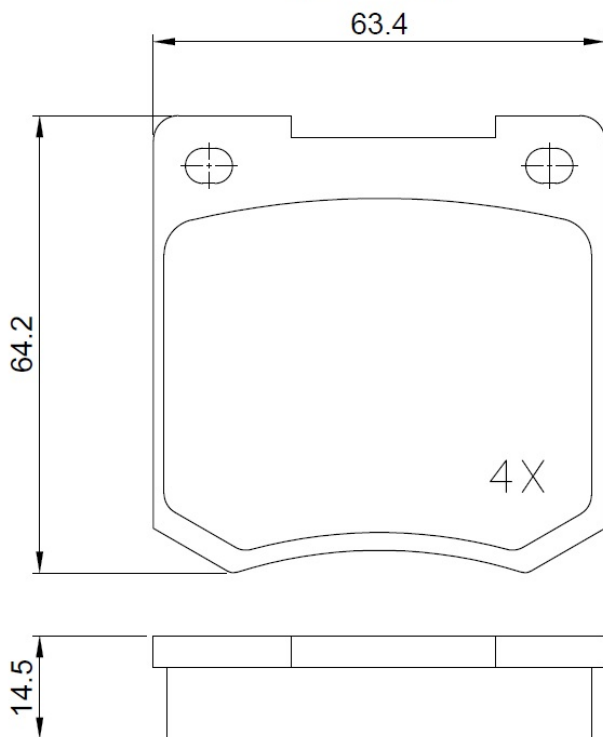

Make: VAUXHALL

Model: Victor

Part Number: ADB02117

Vehicle Manufacturing/Engine:

ADB02117

Specifications

Fitting Position	:	Front
Model Date	:	1970-
Or. Caliper	:	
WVA	:	
FMSI	:	
Length	:	63.4
Width	:	64.2
Thickness	:	14.5