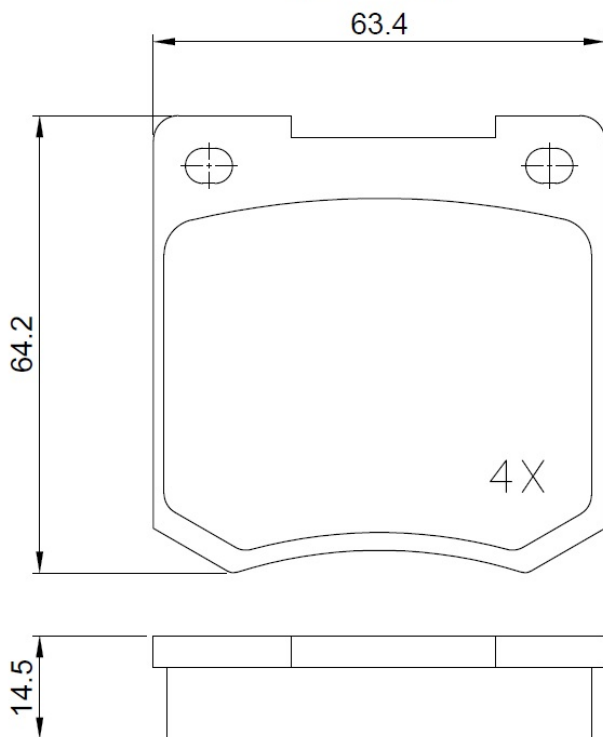

**Make: VAUXHALL**

**Model: Viva GT, HRC GT01**

**Part Number: ADB02117**

**Vehicle Manufacturing/Engine:**

ADB02117

## Specifications

|                         |   |       |
|-------------------------|---|-------|
| <b>Fitting Position</b> | : | Front |
| <b>Model Date</b>       | : | 1970- |
| <b>Or. Caliper</b>      | : |       |
| <b>WVA</b>              | : |       |
| <b>FMSI</b>             | : |       |
| <b>Length</b>           | : | 63.4  |
| <b>Width</b>            | : | 64.2  |
| <b>Thickness</b>        | : | 14.5  |