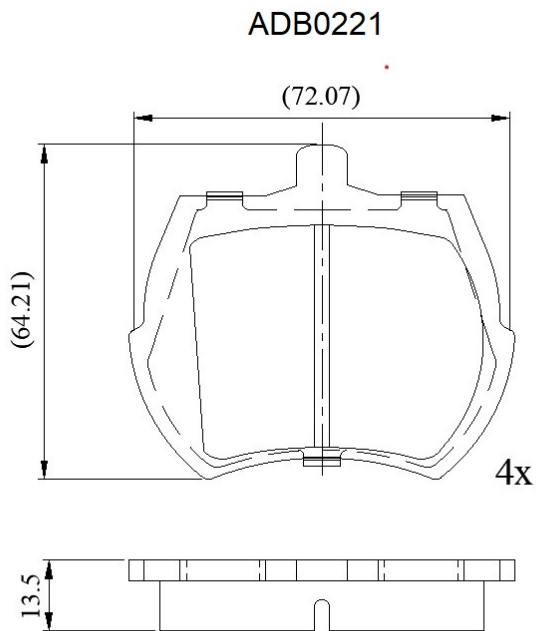

Make: VAUXHALL

Model: Viva

Part Number: ADB0221

Vehicle Manufacturing/Engine:

Specifications

Fitting Position	:	Front
Model Date	:	01/71-01/78
Or. Caliper	:	Lockheed
WVA	:	20038
FMSI	:	
Length	:	74
Width	:	64.2
Thickness	:	13.5