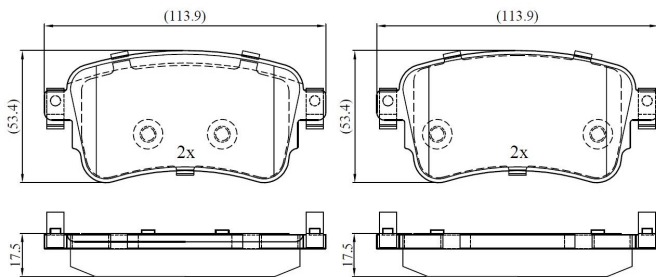

Make: VAUXHALL

Model: VIVARO C Platform Cabin

Part Number: ADB02351

Vehicle Manufacturing/Engine:

ADB02351

Specifications

Fitting Position	:	Rear
Model Date	:	2019-
Or. Caliper	:	
WVA	:	22588
FMSI	:	

Length	:	114
Width	:	53.3
Thickness	:	17.4