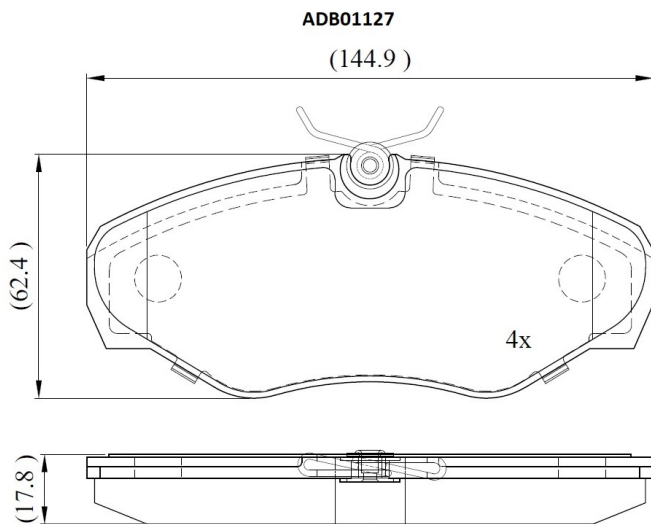

Make: VAUXHALL

Model: Vivaro

Part Number: ADB01127

Vehicle Manufacturing/Engine:

Specifications

Fitting Position	:	Front
Model Date	:	09/00->
Or. Caliper	:	Lucas

WVA	:	23099
FMSI	:	
Length	:	144.9
Width	:	62.4
Thickness	:	17.8