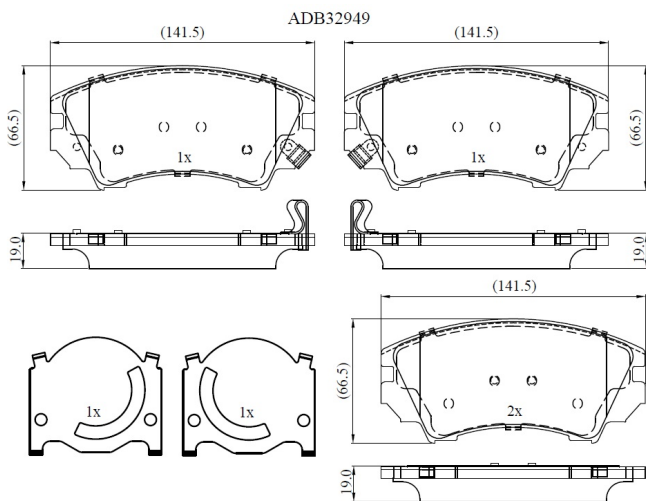

Make: VAUXHALL

Model: ZAFIRA Mk III

Part Number: ADB32949

Vehicle Manufacturing/Engine:

Specifications

Fitting Position	:	Front
Model Date	:	2011-2018
Or. Caliper	:	

WVA	:	24412
FMSI	:	
Length	:	
Width	:	
Thickness	:	