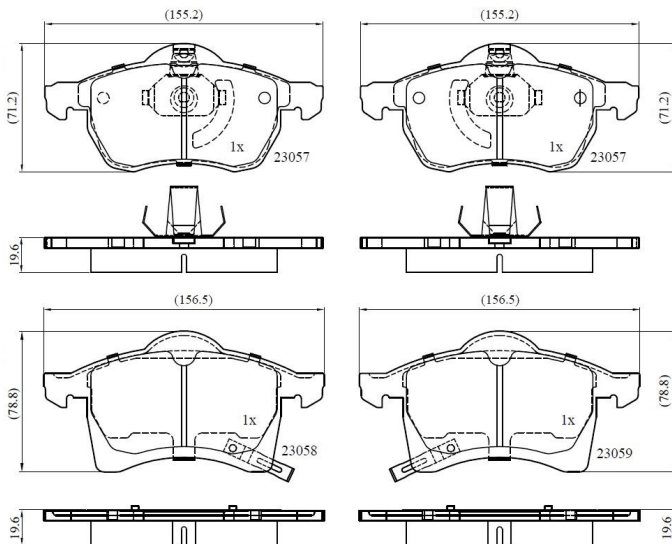

Make: VAUXHALL

Model: Zafira

Part Number: ADB3583

Vehicle Manufacturing/Engine:

ADB3583

Specifications

| | | |
|-------------------------|---|---------|
| Fitting Position | : | Front |
| Model Date | : | 07/98-> |

| | | |
|--------------------|---|----------------|
| Or. Caliper | : | Ate |
| WVA | : | 2,31,16,23,060 |
| FMSI | : | |
| Length | : | 156.4/155.2 |
| Width | : | 78.6/71.2 |
| Thickness | : | 19.6 |