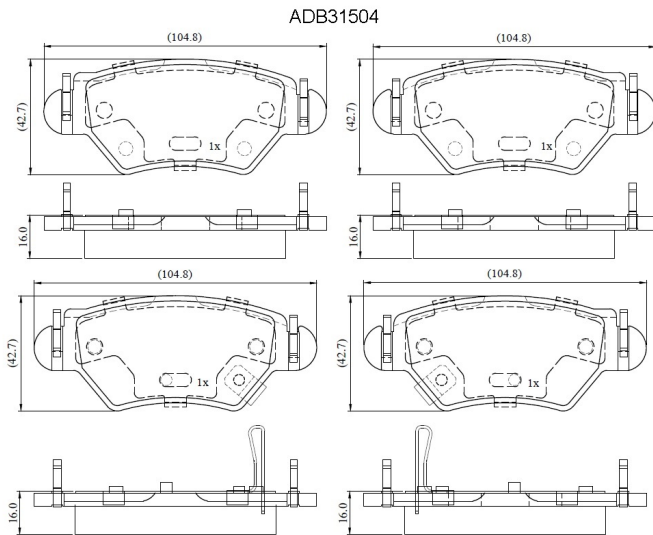

Make: VAUXHALL

Model: Zafira

Part Number: ADB31504

Vehicle Manufacturing/Engine:

Specifications

Fitting Position	:	Rear
Model Date	:	10/99-->
Or. Caliper	:	Bosch

WVA	:	23052
FMSI	:	
Length	:	104.8
Width	:	42.7
Thickness	:	16