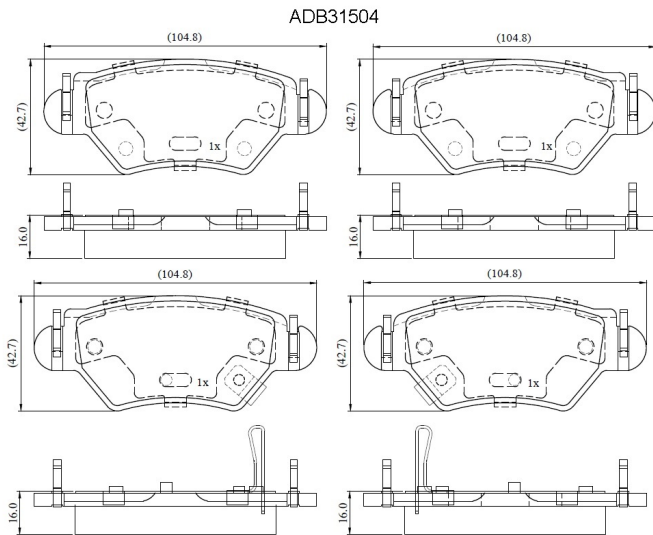

Make: VAUXHALL

Model: Zafira

Part Number: ADB31504

Vehicle Manufacturing/Engine:

Specifications

Fitting Position	:	Rear
Model Date	:	04/99-->
Or. Caliper	:	Bosch

WVA	:	23053
FMSI	:	
Length	:	104.8
Width	:	42.7
Thickness	:	16