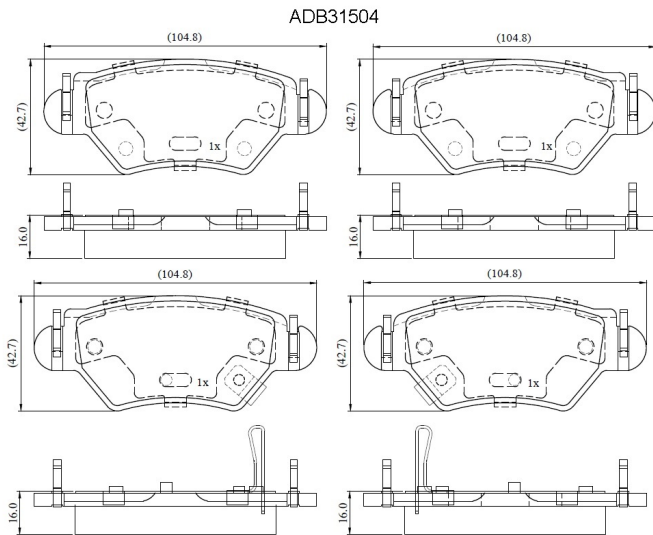

Make: VAUXHALL

Model: Zafira

Part Number: ADB31504

Vehicle Manufacturing/Engine:

Specifications

Fitting Position	:	Rear
Model Date	:	09/01-->
Or. Caliper	:	Bosch

WVA	:	2,30,52,23,053
FMSI	:	
Length	:	104.8
Width	:	42.7
Thickness	:	16