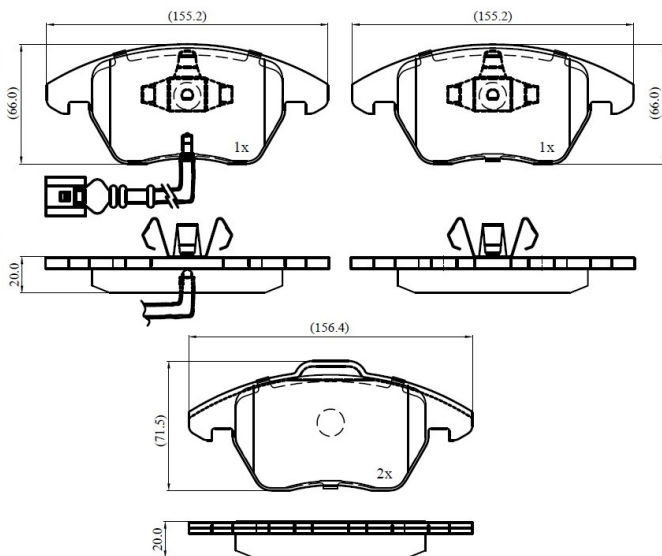

Make: VOLKSWAGEN

Model: A3, Touran

Part Number: ADB11224

Vehicle Manufacturing/Engine:

ADB11224

Specifications

Fitting Position	:	Front
Model Date	:	03->

Or. Caliper	:	Ate
WVA	:	23,58,72,35,88,23,589
FMSI	:	
Length	:	156.4/155.2
Width	:	71.5/66.0
Thickness	:	20