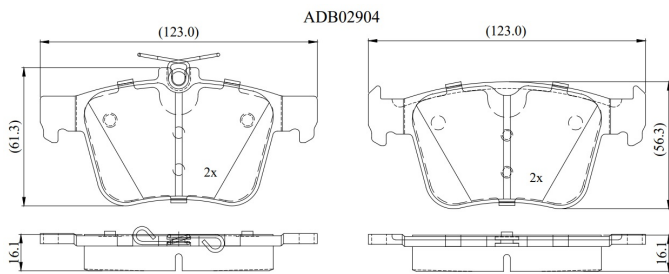

Make: VOLKSWAGEN

Model: Arteon

Part Number: ADB02904

Vehicle Manufacturing/Engine:

Specifications

Fitting Position	:	Rear
Model Date	:	2020-
Or. Caliper	:	
WVA	:	25009
FMSI	:	
Length	:	123
Width	:	61.3

Thickness

:

16.1