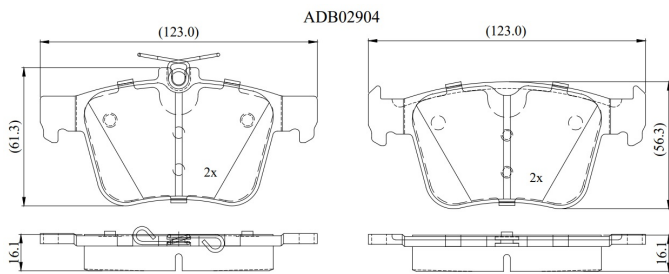

Make: VOLKSWAGEN

Model: Arteon

Part Number: ADB02904

Vehicle Manufacturing/Engine:

Specifications

Fitting Position	:	Rear
Model Date	:	2017-2020
Or. Caliper	:	
WVA	:	25009
FMSI	:	
Length	:	123
Width	:	61.3

Thickness

:

16.1