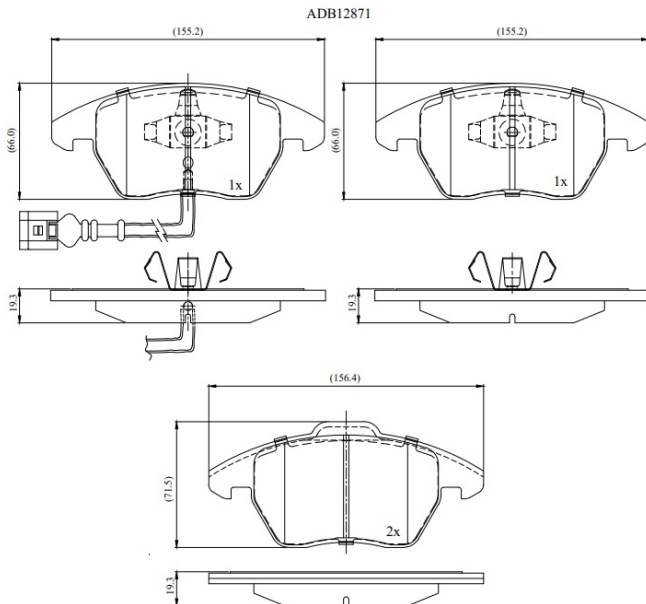

Make: VOLKSWAGEN

Model: Beetle

Part Number: ADB12871

Vehicle Manufacturing/Engine:

Specifications

Fitting Position	:	Front
Model Date	:	Dec-13

Or. Caliper	:	
WVA	:	
FMSI	:	8212-D1107
Length	:	155.2/156.4
Width	:	66/71.5
Thickness	:	19.3