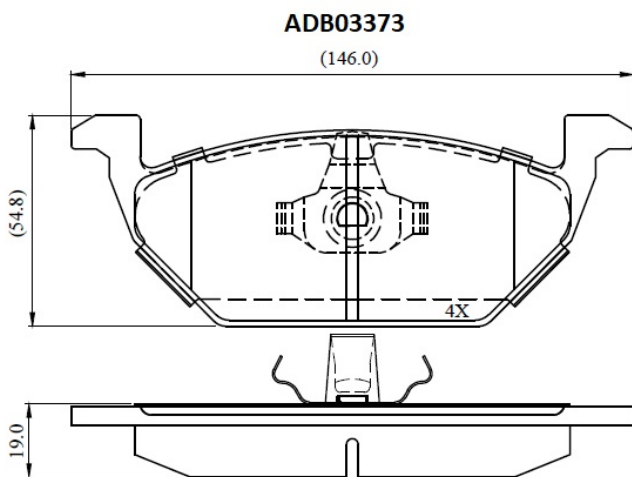

Make: VOLKSWAGEN

Model: Beetle

Part Number: ADB03373

Vehicle Manufacturing/Engine:

Specifications

Fitting Position	:	Front
Model Date	:	98-99
Or. Caliper	:	

WVA	:	
FMSI	:	7635-D768
Length	:	146
Width	:	54.8
Thickness	:	19