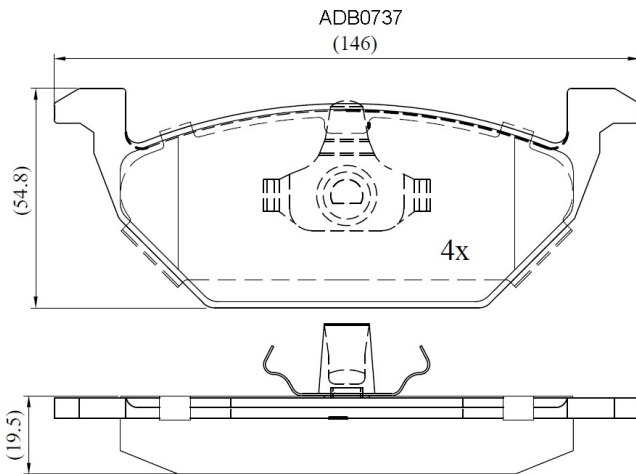

Make: VOLKSWAGEN

Model: Bora

Part Number: ADB0737

Vehicle Manufacturing/Engine:

Specifications

Fitting Position	:	Front
Model Date	:	10/98->
Or. Caliper	:	Ate
WVA	:	23130

FMSI	:	
Length	:	146
Width	:	54.8
Thickness	:	20