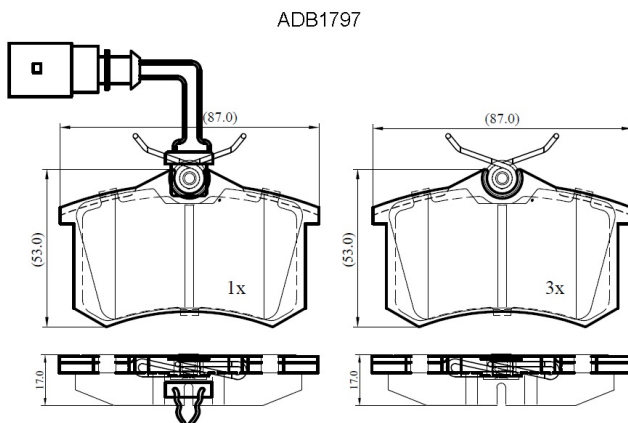

Make: VOLKSWAGEN

Model: Bora

Part Number: ADB1797

Vehicle Manufacturing/Engine:

Specifications

Fitting Position	:	Rear
Model Date	:	10/98->
Or. Caliper	:	Lucas
WVA	:	2,09,61,23,554

FMSI	:	
Length	:	87
Width	:	53
Thickness	:	17