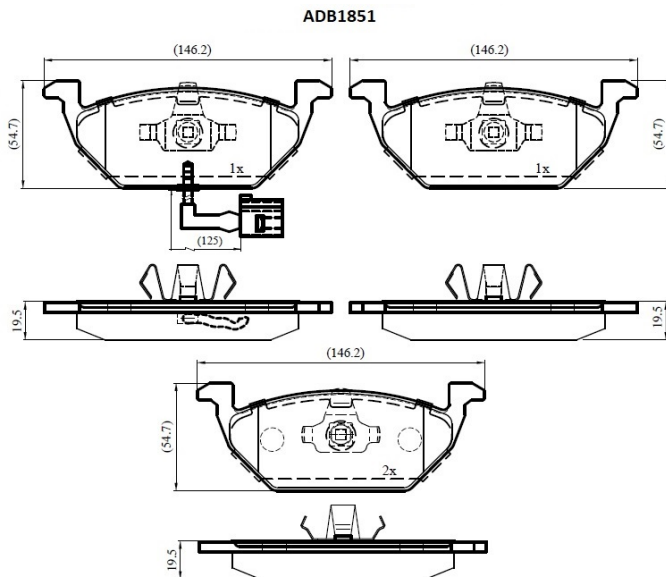

Make: VOLKSWAGEN

Model: Bora

Part Number: ADB1851

Vehicle Manufacturing/Engine:

Specifications

Fitting Position	:	Front
Model Date	:	10/98->

Or. Caliper	:	Ate
WVA	:	23131
FMSI	:	
Length	:	146
Width	:	54.7
Thickness	:	20