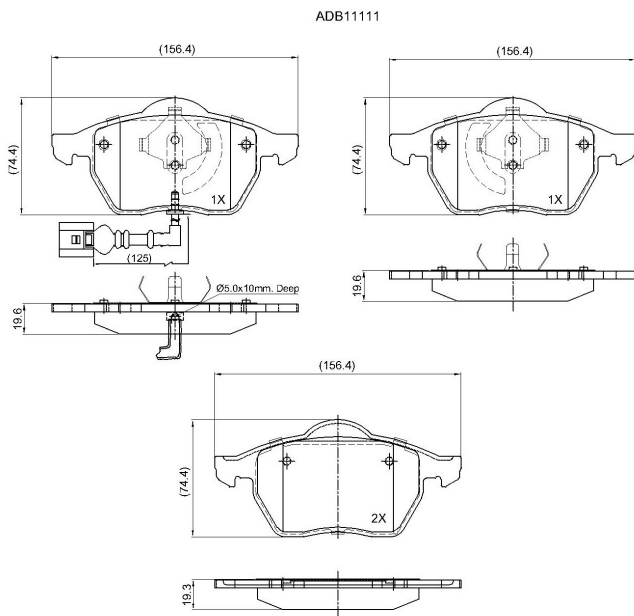

Make: VOLKSWAGEN

Model: Bora

Part Number: ADB11111

Vehicle Manufacturing/Engine:

Specifications

Fitting Position : Front

Model Date	:	10/98->
Or. Caliper	:	Ate
WVA	:	23,39,22,06,76,20,911
FMSI	:	
Length	:	156.4
Width	:	74.0/74.5
Thickness	:	19.6/19.3