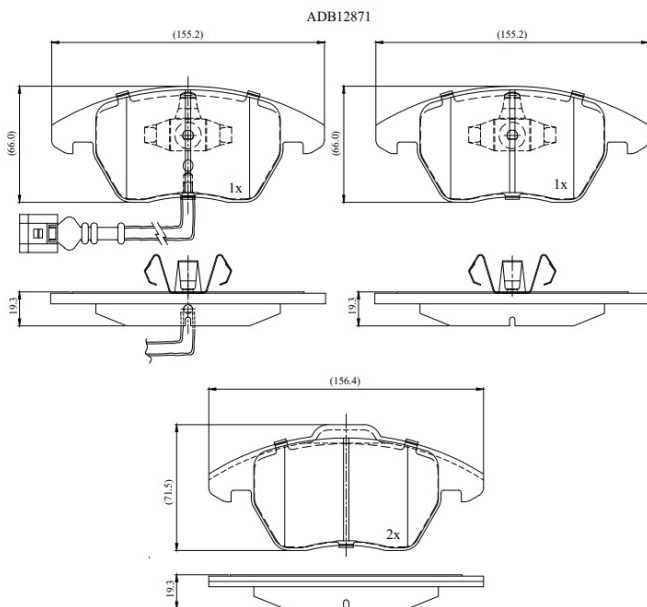

Make: VOLKSWAGEN

Model: Bora

Part Number: ADB12871

Vehicle Manufacturing/Engine:

Specifications

Fitting Position	:	Front
Model Date	:	06-Oct

Or. Caliper	:	
WVA	:	
FMSI	:	8212-D1107
Length	:	155.2/156.4
Width	:	66/71.5
Thickness	:	19.3