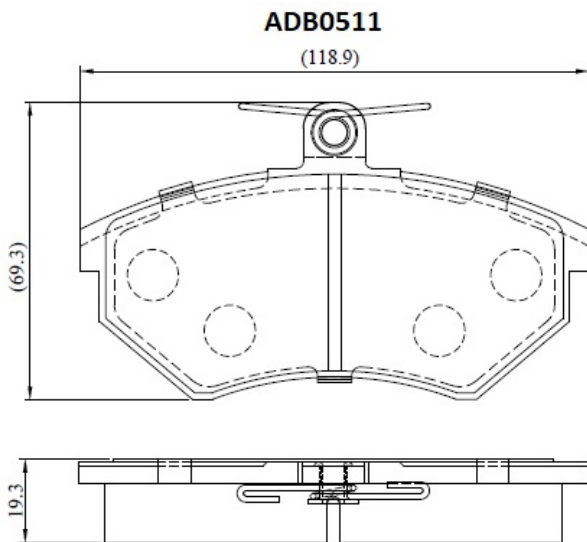

Make: VOLKSWAGEN

Model: Caddy II

Part Number: ADB0511

Vehicle Manufacturing/Engine:

Specifications

Fitting Position	:	Front
Model Date	:	11/95-04/96

Or. Caliper	:	Lucas
WVA	:	20168
FMSI	:	
Length	:	118.9
Width	:	69.3
Thickness	:	19.3