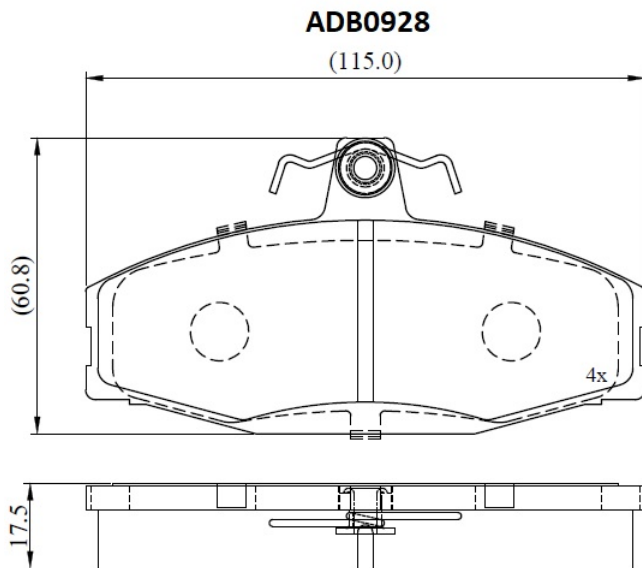

Make: VOLKSWAGEN

Model: Caddy II

Part Number: ADB0928

Vehicle Manufacturing/Engine:

Specifications

Fitting Position	:	Front
Model Date	:	04/96->

Or. Caliper	:	Lucas
WVA	:	20861
FMSI	:	
Length	:	115
Width	:	60.8
Thickness	:	17.5