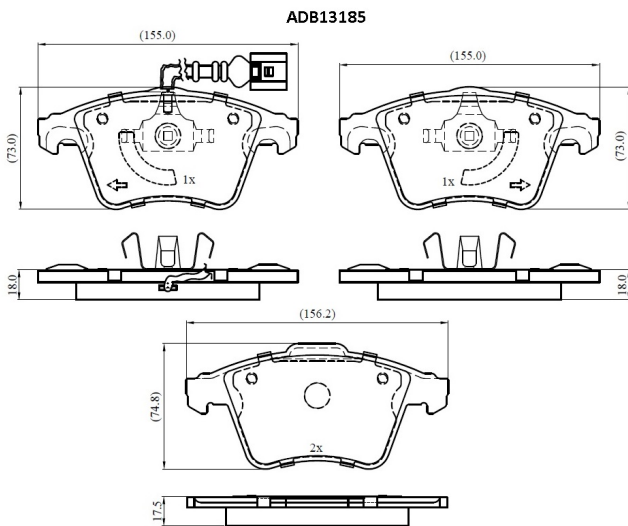

Make: VOLKSWAGEN

Model: CALIFORNIA T5 Camper

Part Number: ADB13185

Vehicle Manufacturing/Engine:

Specifications

| | | |
|-------------------------|---|-----------|
| Fitting Position | : | Front |
| Model Date | : | 2009-2015 |
| Or. Caliper | : | |

| | | |
|------------------|---|-------------|
| WVA | : | 23746 |
| FMSI | : | |
| Length | : | 155.0/156.2 |
| Width | : | 73.0/74.8 |
| Thickness | : | 18.0/17.5 |